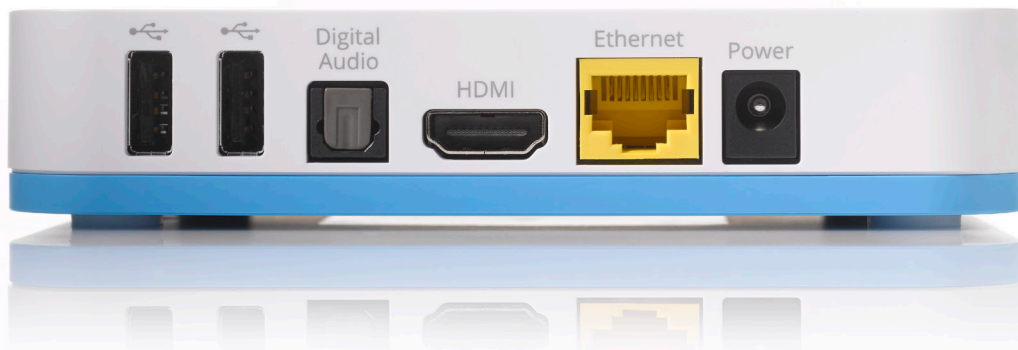

TECHNICAL SPECIFICATIONS

HARDWARE

Connectivity:	Internal Wi-Fi 802.11ac 2X2 Dual-Band (2.4 GHz and 5.0 GHz)
Memory:	2 GB DDR and 8 GB Flash Memory
Resolution:	4Kp60 max decode and video resolution
Infrared Lens:	Front-facing
Indicator:	Front-facing LED
Bluetooth®:	Yes
Infrared:	Yes

SOFTWARE

Video Compression:	MPEG2, MPEG4, HEVC, VP9 decode
Audio Codec:	Dolby Digital/Dolby Digital Plus
Wi-Fi Support:	Yes

CONNECTIONS

USB 2.0 Port:	2
HDMI 2.0 / HDCP 2.2 Port:	1
Optical Input:	1
Ethernet Port:	1
Power:	Detachable, single-barrel AC power cord

MECHANICAL

Dimensions (WxHxD):	132 mm x 132 mm x 26 mm
Color:	White and blue
Mounting:	Bottom insets for dual-direction wall mounting